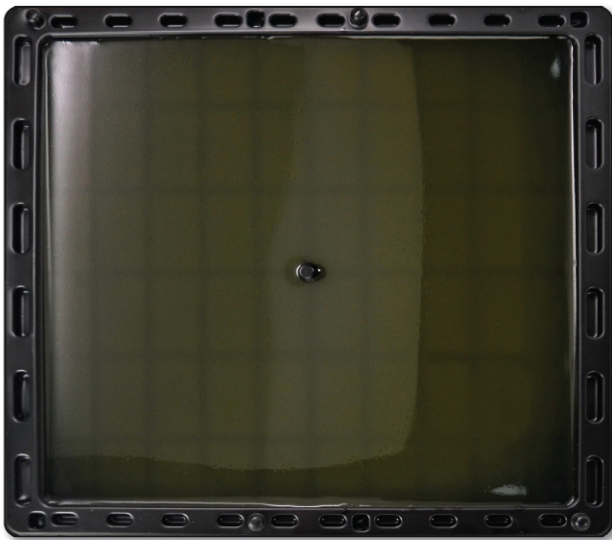

RODENT GLUE TRAYS

HERCULES PUTTY™

Anchors traps in place.

#HP-1-15

#48ROOF

#96M

JUMBO RODENT TRAY

The largest glue tray in the **Catchmaster®** line of rodent control products. Great for use as a clean out tool.

#24XL

RAT TRAYS

Available in black and white for discreet placement. **Hercules Putty™** included with select items.

● #48R

○ #48R-W

#48WRG

Cold Weather Polar Bear Glue
Ideal for unheated garages, campers & basements.

MOUSE	
Item #	#96M
Packed	96 trays per case- bulk
Trap Size	5.19 x 3.41"

JUMBO	
Item #	#24XL
Packed	12-2 packs per case
Trap Size	10.25 x 10.875"

HERCULES PUTTY™	
Item #	#HP-1-15
Packed	1 roll per case
Length	15 feet